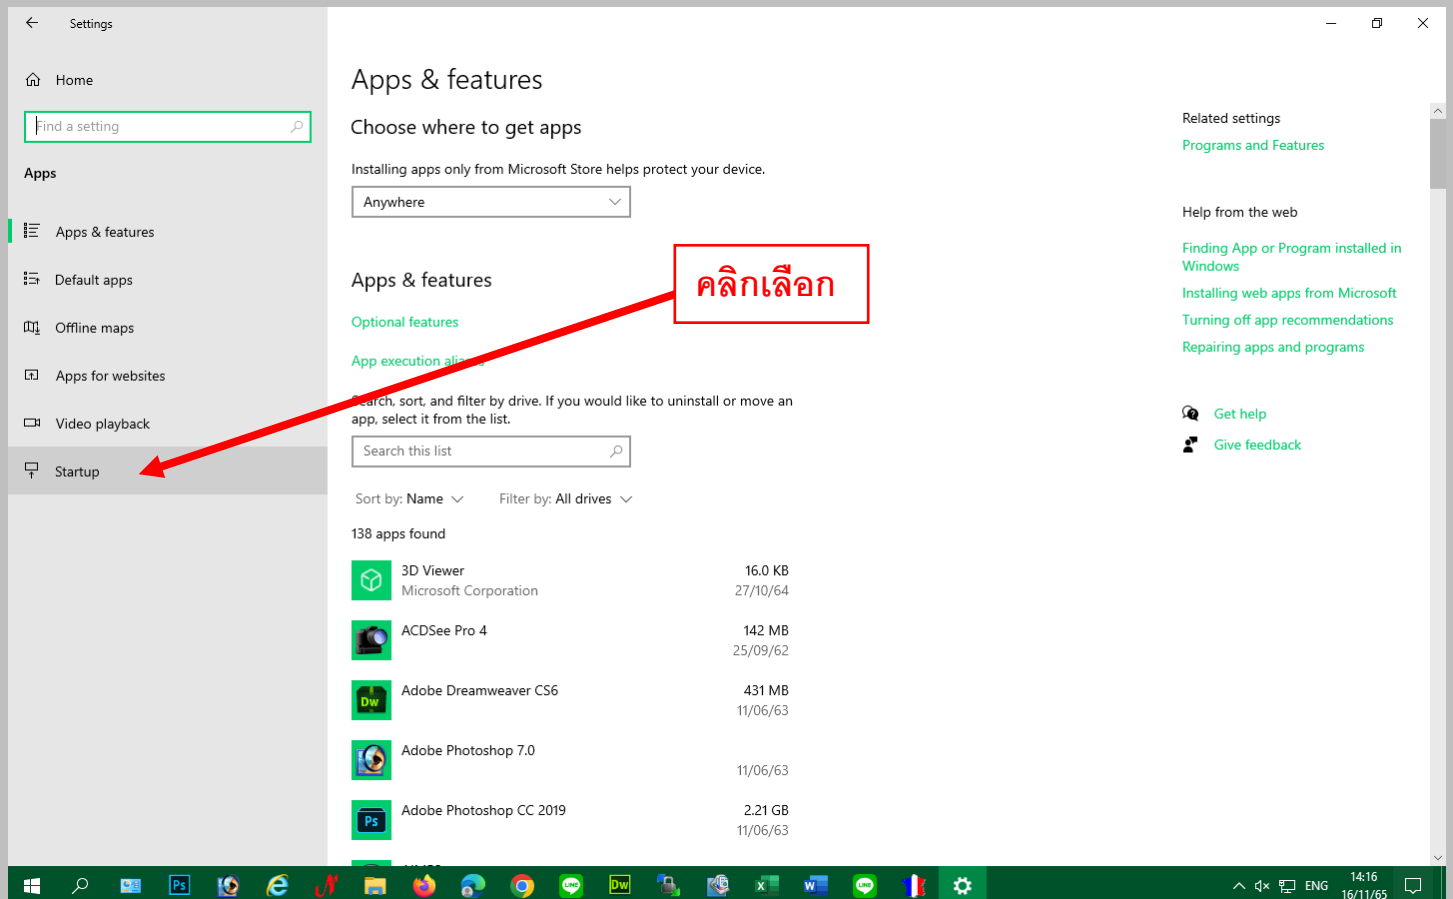

นายจิรศักดิ์ ประทานสิทธิ์

นายจิรศักดิ์ ประทานสิทธิ์

The screenshot shows the Windows Settings application, specifically the 'Startup' section. The left sidebar lists various settings categories, with 'Startup' selected. The main area displays a list of applications with their startup status (On/Off) and impact (Low/No impact). A red box labeled '2 ปิด' (2 Off) points to the 'Off' toggle for Microsoft Edge. Another red box labeled '1 ปิดทุกอย่าง ยกเว้น ตามรูป' (1 Turn off everything except as shown in the picture) points to the 'On' toggle for Windows Security notification icon. A third red box labeled 'ปิด' (Off) points to the close button (X) in the top right corner of the Settings window.

Application	Startup Status	Impact
Microsoft Edge	Off	No impact
Microsoft OneDrive	Off	No impact
Microsoft Teams	Off	No impact
Phone Link	Off	No impact
Program	Off	No impact
Realtek WOWL Utility	Off	No impact
ScanServer Launcher	Off	No impact
Skype	Off	No impact
Spotify	Off	No impact
TouchBasedUI Native Starter	Off	No impact
USB Disk Security	Off	No impact
Windows Security notification icon	On	Low impact

The screenshot shows the Windows desktop environment. The background is a landscape with a large tree on a grassy hill under a blue sky with clouds. The taskbar at the bottom contains several application icons, including Microsoft Edge, Chrome, and various utility programs. The system tray in the bottom right corner shows the date and time as 14:17 on 16/11/65.