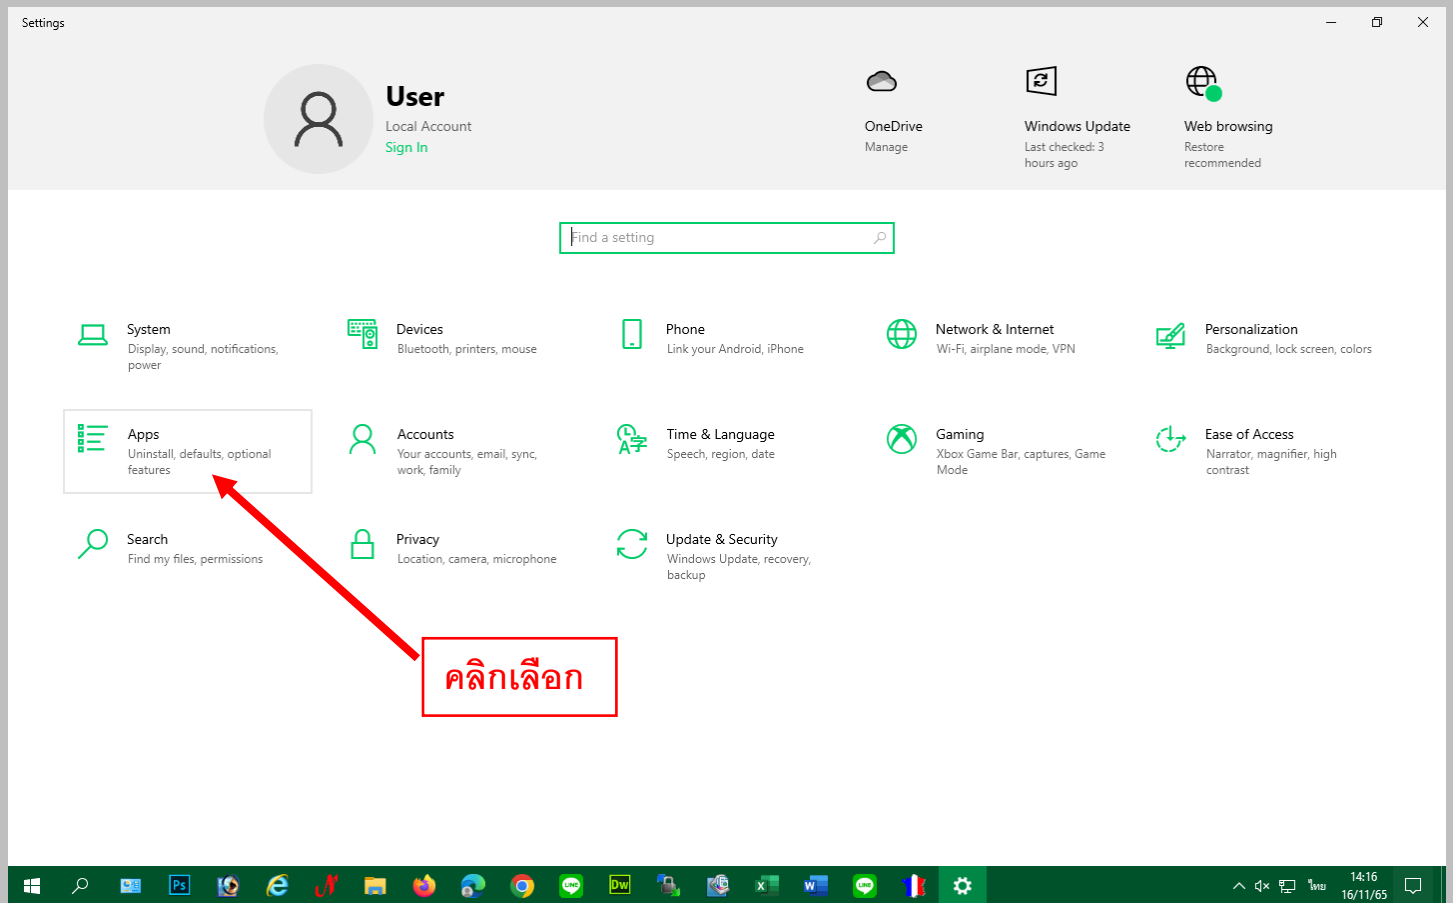

นายจิรศักดิ์ ประทานสิทธิ์

นายจิรศักดิ์ ประทานสิทธิ์

The screenshot shows the Windows Settings application, specifically the 'Startup' section. The left sidebar lists various settings categories, with 'Startup' selected. The main area displays a list of applications with their startup status (On/Off) and impact (Low/No impact). A red box labeled '2 ปิด' (2 Off) points to the 'Off' toggle for Microsoft Edge. Another red box labeled '1 ปิดทุกอย่าง ยกเว้น ตามรูป' (1 Turn off everything except as shown in the picture) points to the 'On' toggle for Windows Security notification icon. A third red box labeled 'ปิด' (Off) points to the close button (X) in the top right corner of the Settings window.

Application	Startup Status	Impact
Microsoft Edge	Off	No impact
Microsoft OneDrive	Off	No impact
Microsoft Teams	Off	No impact
Phone Link	Off	No impact
Program	Off	No impact
Realtek WOWL Utility	Off	No impact
ScanServer Launcher	Off	No impact
Skype	Off	No impact
Spotify	Off	No impact
TouchBasedUI Native Starter	Off	No impact
USB Disk Security	Off	No impact
Windows Security notification icon	On	Low impact

The screenshot shows the Windows desktop environment. The background is a landscape with a large tree on a grassy hill under a blue sky with clouds. The taskbar at the bottom contains several application icons, including Microsoft Edge, Chrome, and various utility programs. The system tray in the bottom right corner shows the date and time as 14:17 on 16/11/65.