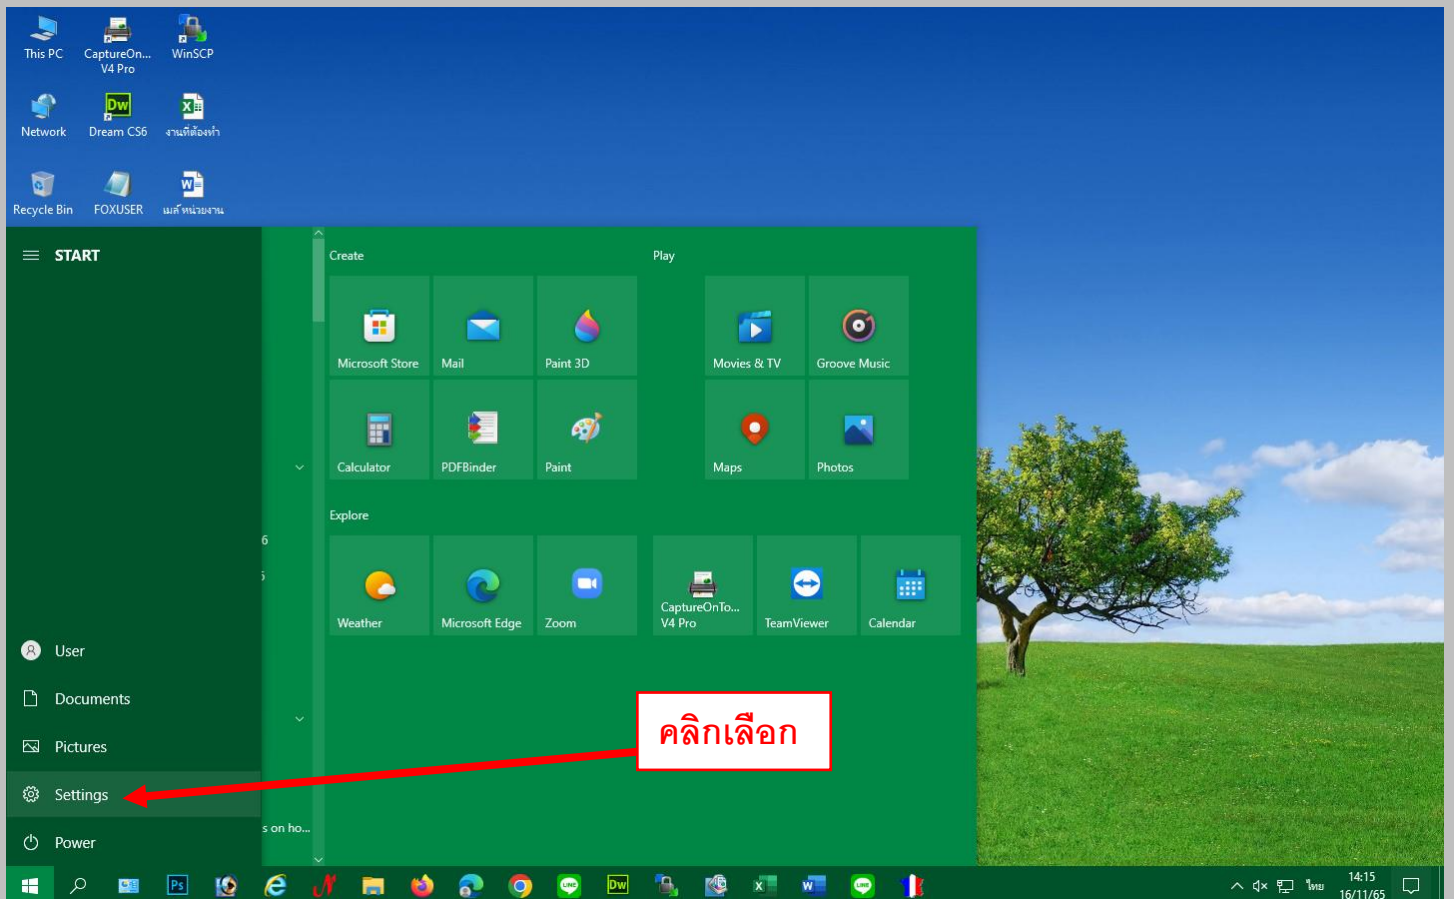

นายจิรศักดิ์ ประทานสิทธิ์

นายจิรศักดิ์ ประทานสิทธิ์

The screenshot shows the Windows Settings application, specifically the 'Startup' section. The left sidebar lists various settings categories, with 'Startup' selected. The main area displays a list of applications with their startup status (On/Off) and impact (Low/No impact). A red box labeled '2 ปิด' (2 Off) points to the 'Off' toggle for Microsoft Edge. Another red box labeled '1 ปิดทุกอย่าง ยกเว้น ตามรูป' (1 Turn off everything except as shown in the picture) points to the 'On' toggle for Windows Security notification icon. A third red box labeled 'ปิด' (Off) points to the close button (X) in the top right corner of the Settings window.

Application	Startup Status	Impact
Microsoft Edge	Off	No impact
Microsoft OneDrive	Off	No impact
Microsoft Teams	Off	No impact
Phone Link	Off	No impact
Program	Off	No impact
Realtek WOWL Utility	Off	No impact
ScanServer Launcher	Off	No impact
Skype	Off	No impact
Spotify	Off	No impact
TouchBasedUI Native Starter	Off	No impact
USB Disk Security	Off	No impact
Windows Security notification icon	On	Low impact

The screenshot shows the Windows desktop environment. The background is a landscape with a large tree on a grassy hill under a blue sky with clouds. The taskbar at the bottom contains several application icons, including Microsoft Edge, Chrome, and various utility programs. The system tray in the bottom right corner shows the date and time as 14:17 on 16/11/65.